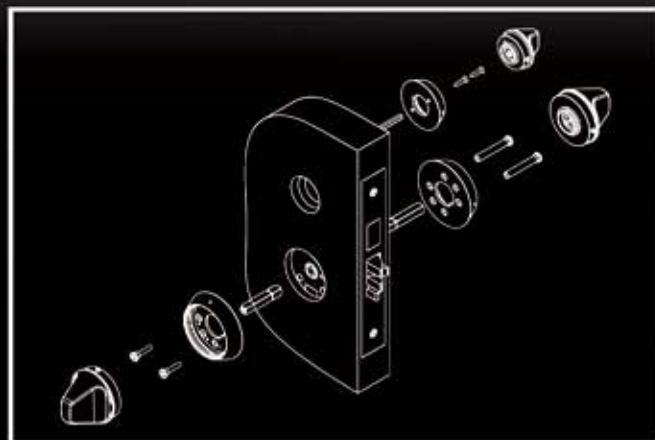

Anti-Ligature Rx Series

MRX-L Anti-Ligature Lever ANSI Grade 1 Mortise Lockset

Heavy Duty Anti-Ligature Lever Mortise Lockset

- High quality Stainless steel components
- Meets or exceeds all performance testing of ANSI A156.13 Grade 1 mortise locks
- Integral part of your Health/Safety and Accident Prevention programs
- Mortise is UL listed for a 3 hour fire door
- Clutching mortise
- Field changeable clutching function can be activated for I/S and/or O/S levers
- Clutching mortise with Entrance or Exit - Lever rotation would be over 50° in the upward and downward directions. When locked the O/S lever (clutching side) is free rotating in the up or down position, I/S lever rotates upward and downward.
- Variety of mortise functions available to fit your unique security and safety requirements
- Heavy duty escutcheon and sectional trim available
- Handing field reversible

Example

1. Anti-Ligature Lever Mortise - Escutcheon Trim
2. Function
3. Saniguard coating (optional)

MRX-E-L-04-SG

MRX-K Anti-Ligature Knob ANSI Grade 1 Mortise Lockset

Heavy Duty Anti-Ligature Knob Mortise Lockset