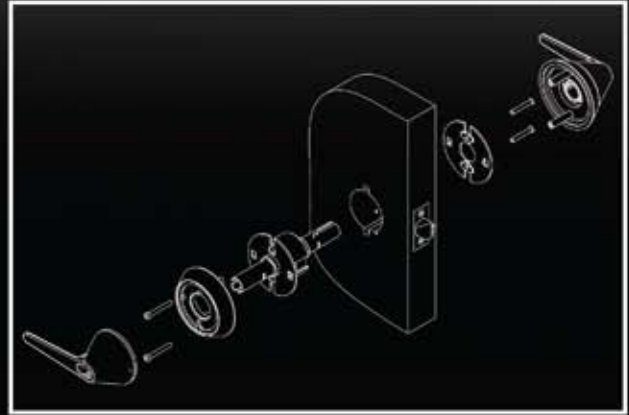

2. Function

3. Saniguard coating (optional)

CRX-L-81-SG

CRX-L-IC Anti-Ligature Lever

Grade 2 Cylindrical Lockset w/IC Core

Heavy Duty Anti-Ligature Lever Grade 2 Cylindrical Lockset w/IC

- Small format 6-pin or 7-pin Interchangeable (IC) core with Best keyway available.
- Design impedes ability to attach laces, cord, and line to the knob set
- Enhances opportunity to reduce accidents in health care facilities, detention centers and other potential high risk areas
- Designed to be an integral part of your Accident Prevention and Safety Program
- Heat treated steel spindles
- Outside clutching lever to protect lock against abuse
- UL listed for a 3 hour fire door