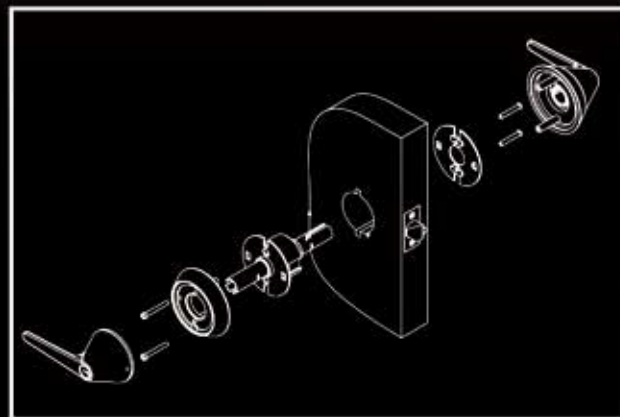

How To Order

Trim	MRX-E Anti-Ligature Mortise - Escutcheon Trim MRX-S Anti-Ligature Mortise - Sectional Trim
Lever or Knob	L - Anti-Ligature Lever K - Anti-Ligature Knob
Function	F26 - Institutional Privacy Function
T-Turn	Anti-Ligature Thumb Turn
Finish	US32D (630)

Example

1. Anti-Ligature Mortise - Escutcheon Trim
2. Lever/Knob
3. Function
4. Saniguard coating (optional)

MRX-E-L-26-SG

CRX-L Anti-Ligature Lever Grade 2 Cylindrical Lockset

Heavy Duty Anti-Ligature Lever Grade 2 Cylindrical Lockset