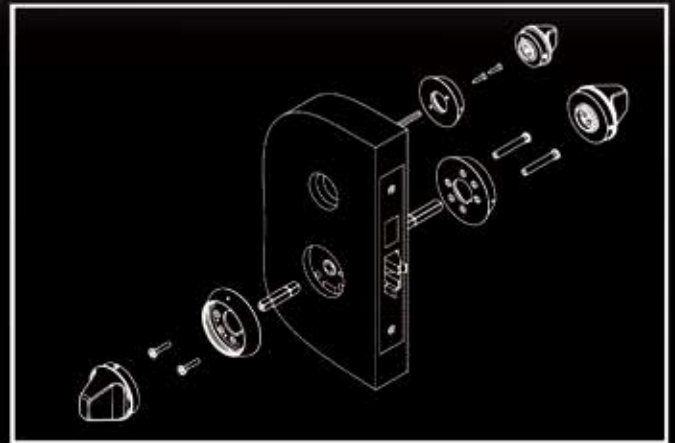

RRX-K Anti-Ligature Knob Rejuvenator Retrofit Mortise Kit

One Box

Compatible with all brands* including:

- + Arrow   + PDQ   + Schlage
- + Best   + Marks   + Falcon
- + Corbin   + Sargent   + Yale

NOTE: Through bolt mortise case applications only

One Stop

Never make 2 trips to fix one lock...
Get the job done the first time

One Fix

The REJUVENATORx works as an all-in-one retrofit kit for your facility

Optional Antimicrobial Coating

Introducing SANIGUARD™ antimicrobial protected products from TownSteel, equipped to inhibit the growth of bacteria, mold and mildew on treated surfaces. SANIGUARD™ is a surface-bonded, inorganic material, not a temporary disinfectant. SANIGUARD™ releases silver ions on demand when bacteria-laden moisture comes in contact with the treated surface. Independent, evidence-based testing has shown SANIGUARD™-treated products to be effective against a broad spectrum of potentially harmful microorganisms.

How To Order	
Trim	RRX-E-K Anti-Ligature Knob Rejuvenator - Escutcheon Trim RRX-S-K Anti-Ligature Knob Rejuvenator - Sectional Trim
Knob	Anti-Ligature Knob
T-Turn	TX - Anti-Ligature Thumb Turn
Finish	US32D (630)
Example RRX-E-K-TX-SG 1. Anti-Ligature Knob Rejuvenator-Escutcheon Trim _____ 2. Thumb Turn _____ 3. Saniguard coating (optional) _____	

*All brand names and trademarks are the property of their respective owners.