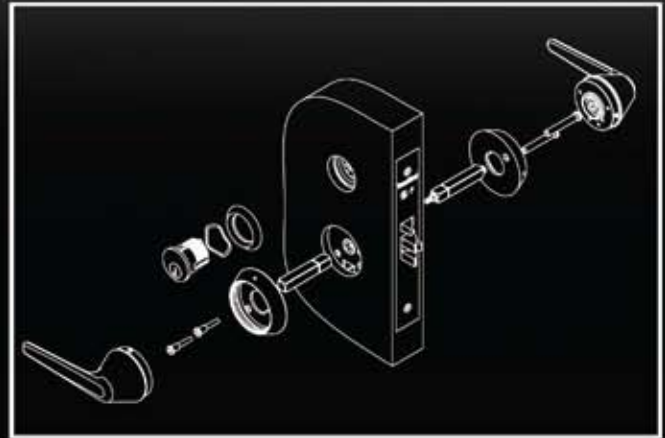

Anti-Ligature Rx Series

MRX-L Anti-Ligature Lever ANSI Grade 1 Mortise Lockset

Heavy Duty Anti-Ligature Lever Mortise Lockset

- High quality Stainless steel components
- Meets or exceeds all performance testing of ANSI A156.13 Grade 1 mortise locks
- Integral part of your Health/Safety and Accident Prevention programs
- Mortise is UL listed for a 3 hour fire door
- Clutching mortise
- Field changeable clutching function can be activated for I/S and/or O/S levers
- Clutching mortise with Entrance or Exit - Lever rotation would be over 50° in the upward and downward directions. When locked the O/S lever (clutching side) is free rotating in the up or down position, I/S lever rotates upward and downward.
- Variety of mortise functions available to fit your unique security and safety requirements
- Heavy duty escutcheon and sectional trim available
- Handing field reversible