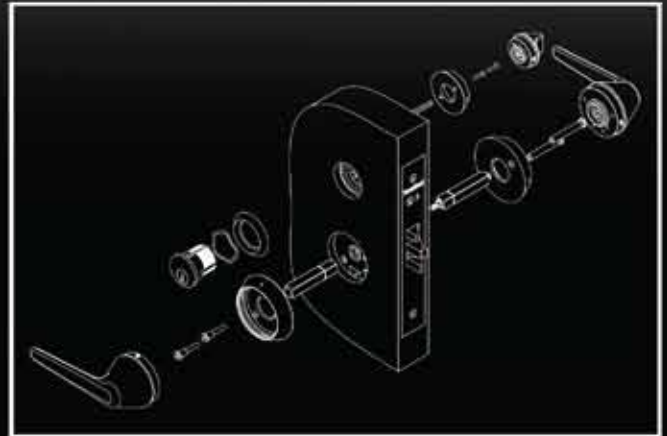

Example

MRX-E-K-04-RH-SG

1. Anti-Ligature Knob Mortise - Escutcheon Trim
2. Function
3. Hand
4. Saniguard coating (optional)

MRX-L/K-IP Anti-Ligature Lever

ANSI Grade 1 Mortise Lockset

Institutional Privacy Function (Patented Clutching Action)

Heavy Duty Anti-Ligature Lever Mortise Lockset w/ IP Function

- IP Function Description:
Latch bolt operated by lever from either side except when outside lever is locked by turn inside. Latch bolt by key outside with override of turn inside when manually held in locked position. Operating inside lever or closing door unlocks outside lever. Auxiliary dead latch. Lock will automatically unlock when door is closed (latch retraction will unlock mortise lock). Thumb turn on inside is independent of outside cylinder, outside cylinder may be unlocked by key even if inside thumb turn is held in the locked position.
- High quality Stainless steel components
- Meets or exceeds all performance testing of ANSI A156.13 Grade 1 mortise locks
- Integral part of your Health/Safety and Accident Prevention programs
- UL listed for a 3 hour fire door
- Clutching mortise
- Field changeable clutching function can be activated for I/S and/or O/S levers
- Lever rotation would be over 50° in the upward and downward directions.
- Variety of mortise functions available to fit your unique security and safety requirements
- Heavy duty escutcheon and sectional trim available
- Handing field reversible