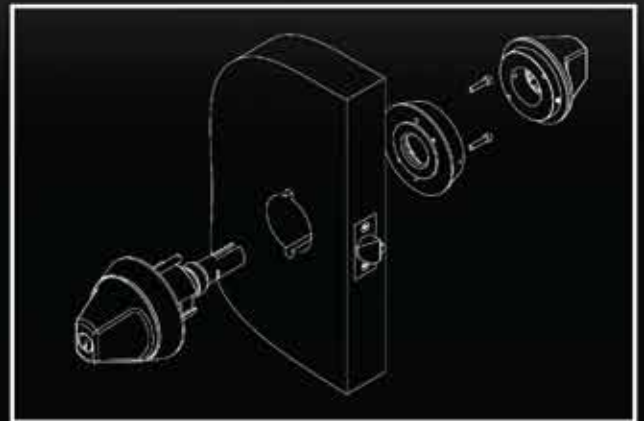

CRX-K Anti-Ligature Knob Grade 1 Cylindrical Lockset